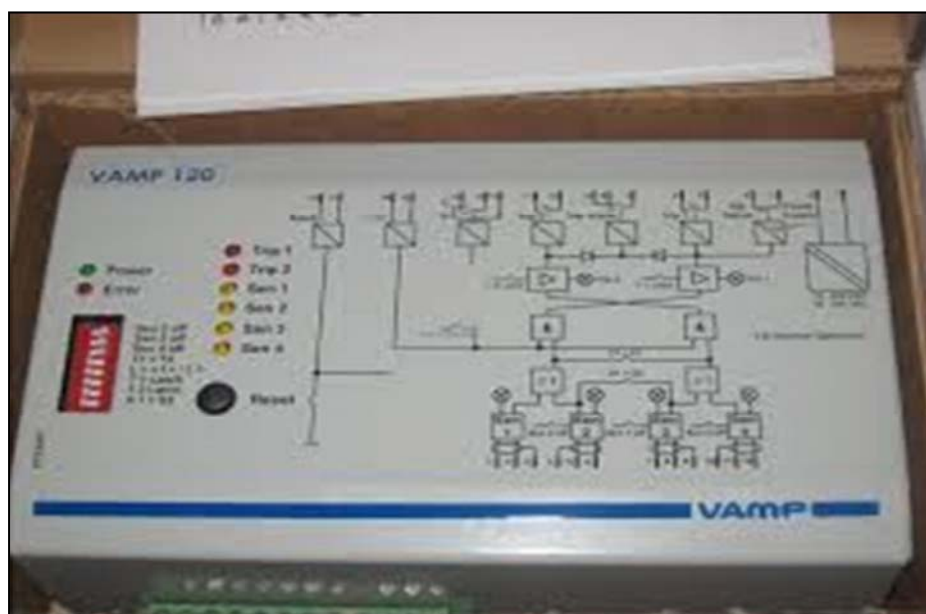

ARC PROTECTION

VAMP

Protection Relays

To detect the arc and minimize its burning time thus protecting people and property

...more information
in E-Profile